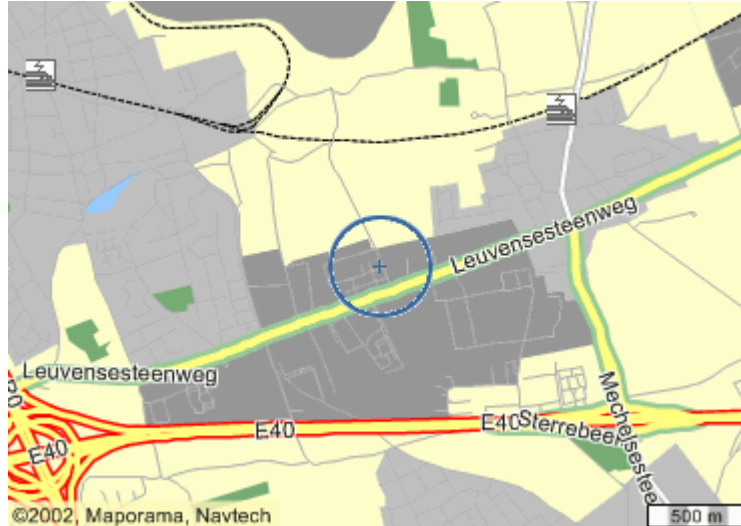

HOW TO REACH GENZYME BELGIUM NV/SA

How to reach Genzyme Belgium coming from Brussels or Antwerp

When on E40 Brussels-Liège, take exit 'Sterrebeek'.
At the end of the exit, turn left.
At first traffic lights, take left on 'Leuvensesteenweg'.
600 meters further to your right (at Q8), you will see a sign 'IKAROS'.
Take right and turn into the industry park.
We are located at number 53.

How to reach Genzyme Belgium coming from Liège-Luik

When on E40 Liège-Brussels take exit 'Sterrebeek'.
At the end of the exit, turn right.
At first traffic lights, take left on 'Leuvensesteenweg'.
600 meters further to your right (at Q8), you will see a sign 'IKAROS'.
Take right and turn into the industry park.
We are located at number 53.